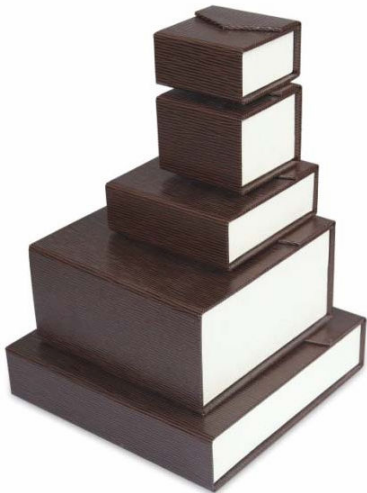

Turned Edge Market Films

Premium Decorating Films

**PU Leathers
For Turned Edge
Applications**

*
*
*
*

**Excellent De-bossing, Foil
Stamping and Decorating
Elegant Finish
Unique Embossing**

**Ideal for: Binders
Menu Covers
Turned Boxes
High End Hotel Items**

**Distinguish your Binders and
Menu Covers from the rest of the
crowd.**

**Our PU Leather Designs offer
attractive solutions with high end
quality at an affordable price.
Experience the touch and feel of
“real” leather without the
sacrifice.**